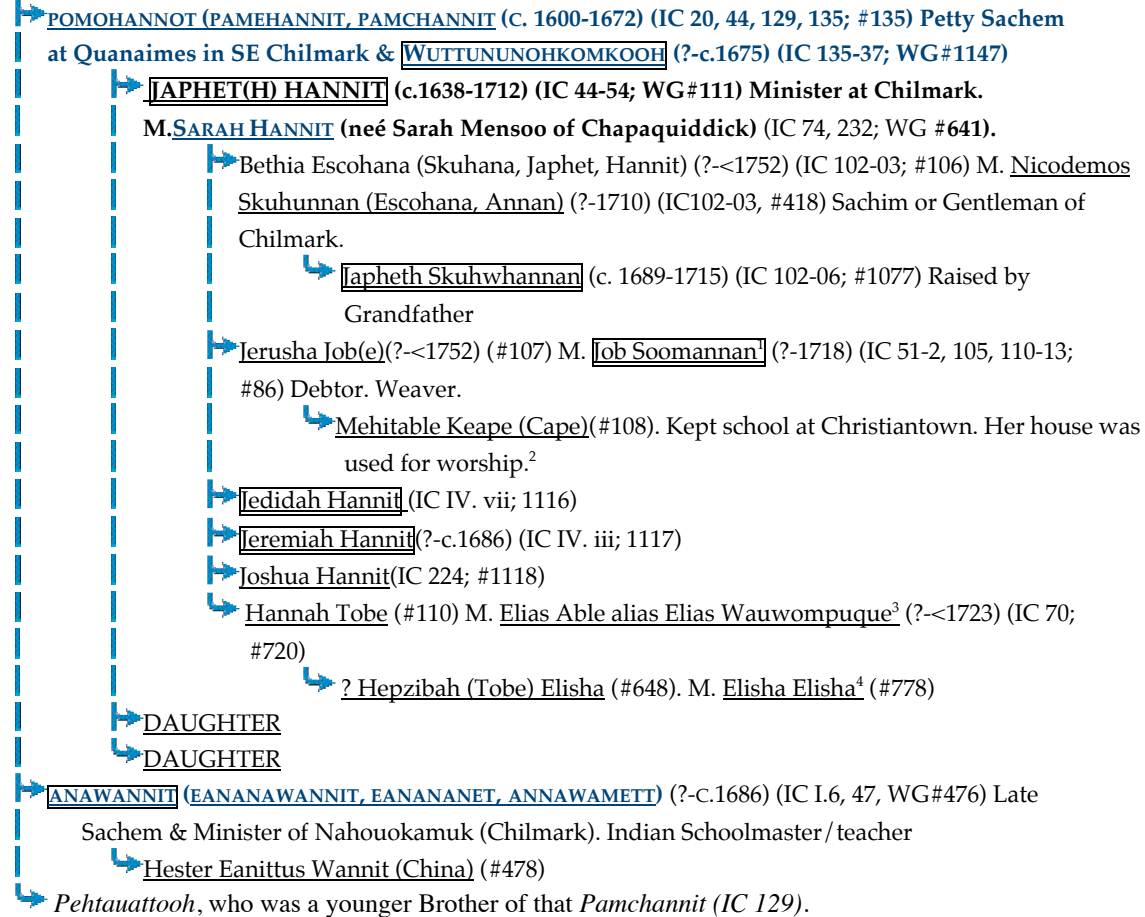

## Hannit Family Tree

? UNKNOWN

<sup>1</sup> Son of #1173. Brother of #93.

<sup>2</sup> Perhaps the wife of David Cape (Keape) (#109)? David Cape along with Mehitable Keape and Jerusha Job(e) was deeded one third of Jahet's Field in Chilmark and was an heir of Japheth Hannit (#111). He was a preacher at Christiantown and the grandfather of Hannah Capey (Capon) (#979) and Elizabeth Occucha (#980) (Segel and Pierce 126-127, 311).

<sup>3</sup> See Mittark Family Tree.

<sup>4</sup> Possibly the son of Elisha Janoxso alias Amos (#197) and the grandson of Amos Janoxso (#195).