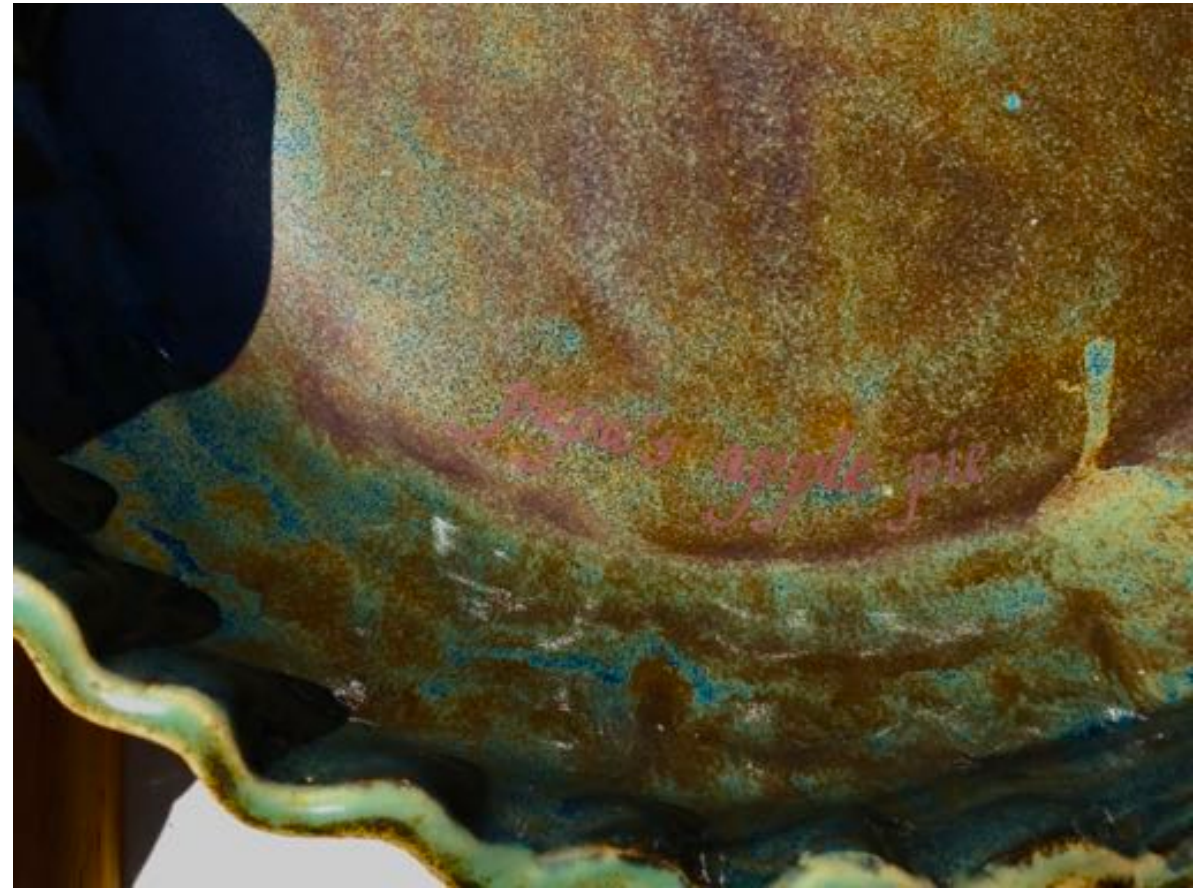

CRAFTING YOUR EVERYDAY LIFE: CONNECTIONS

Sidney Fong
Craft and Culture
Reed College

TEAPOT WITH JAPANESE CHAWAN

TEAPOT

TEAPOT

TEAPOT

JAPANESE CHAWAN

JAPANESE CHAWAN

**PIE PLATE: “PAPA’S
APPLE PIE”**

PIE PLATE: “PAPA’S APPLE PIE”

PIE PLATE: "PAPA'S APPLE PIE"

MAKING APPLE PIE

MAKING APPLE PIE

**PIE PLATE: “PAPA’S
STRAWBERRY PIE”**

PIE PLATE: “PAPA’S STRAWBERRY PIE”

MAKING STRAWBERRY PIE