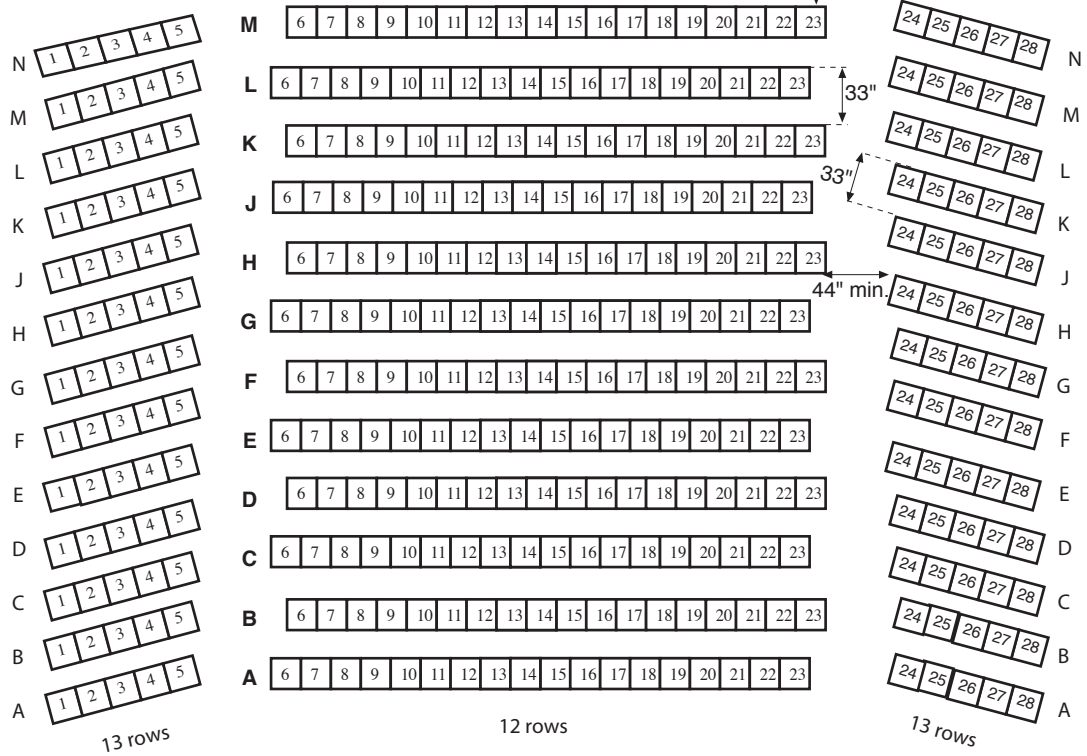

Total audience seating: 756
Total chairs needed: 373

- Spacing:
- 76" min. between tiered seating and back row
 - 44" min. aisles
 - 33" between chairs, from back to back, center section
 - 33" between chairs, from back to back, side sections

Kaul Auditorium #2

Maximum seating (tiered seating in alcove)
 Seats 756

reed college

Conference and Events Planning Office
 3203 SE Woodstock Blvd. Portland, Oregon 97202-8199
 phone 503/777-7522 ■ facsimile 503/788-6688